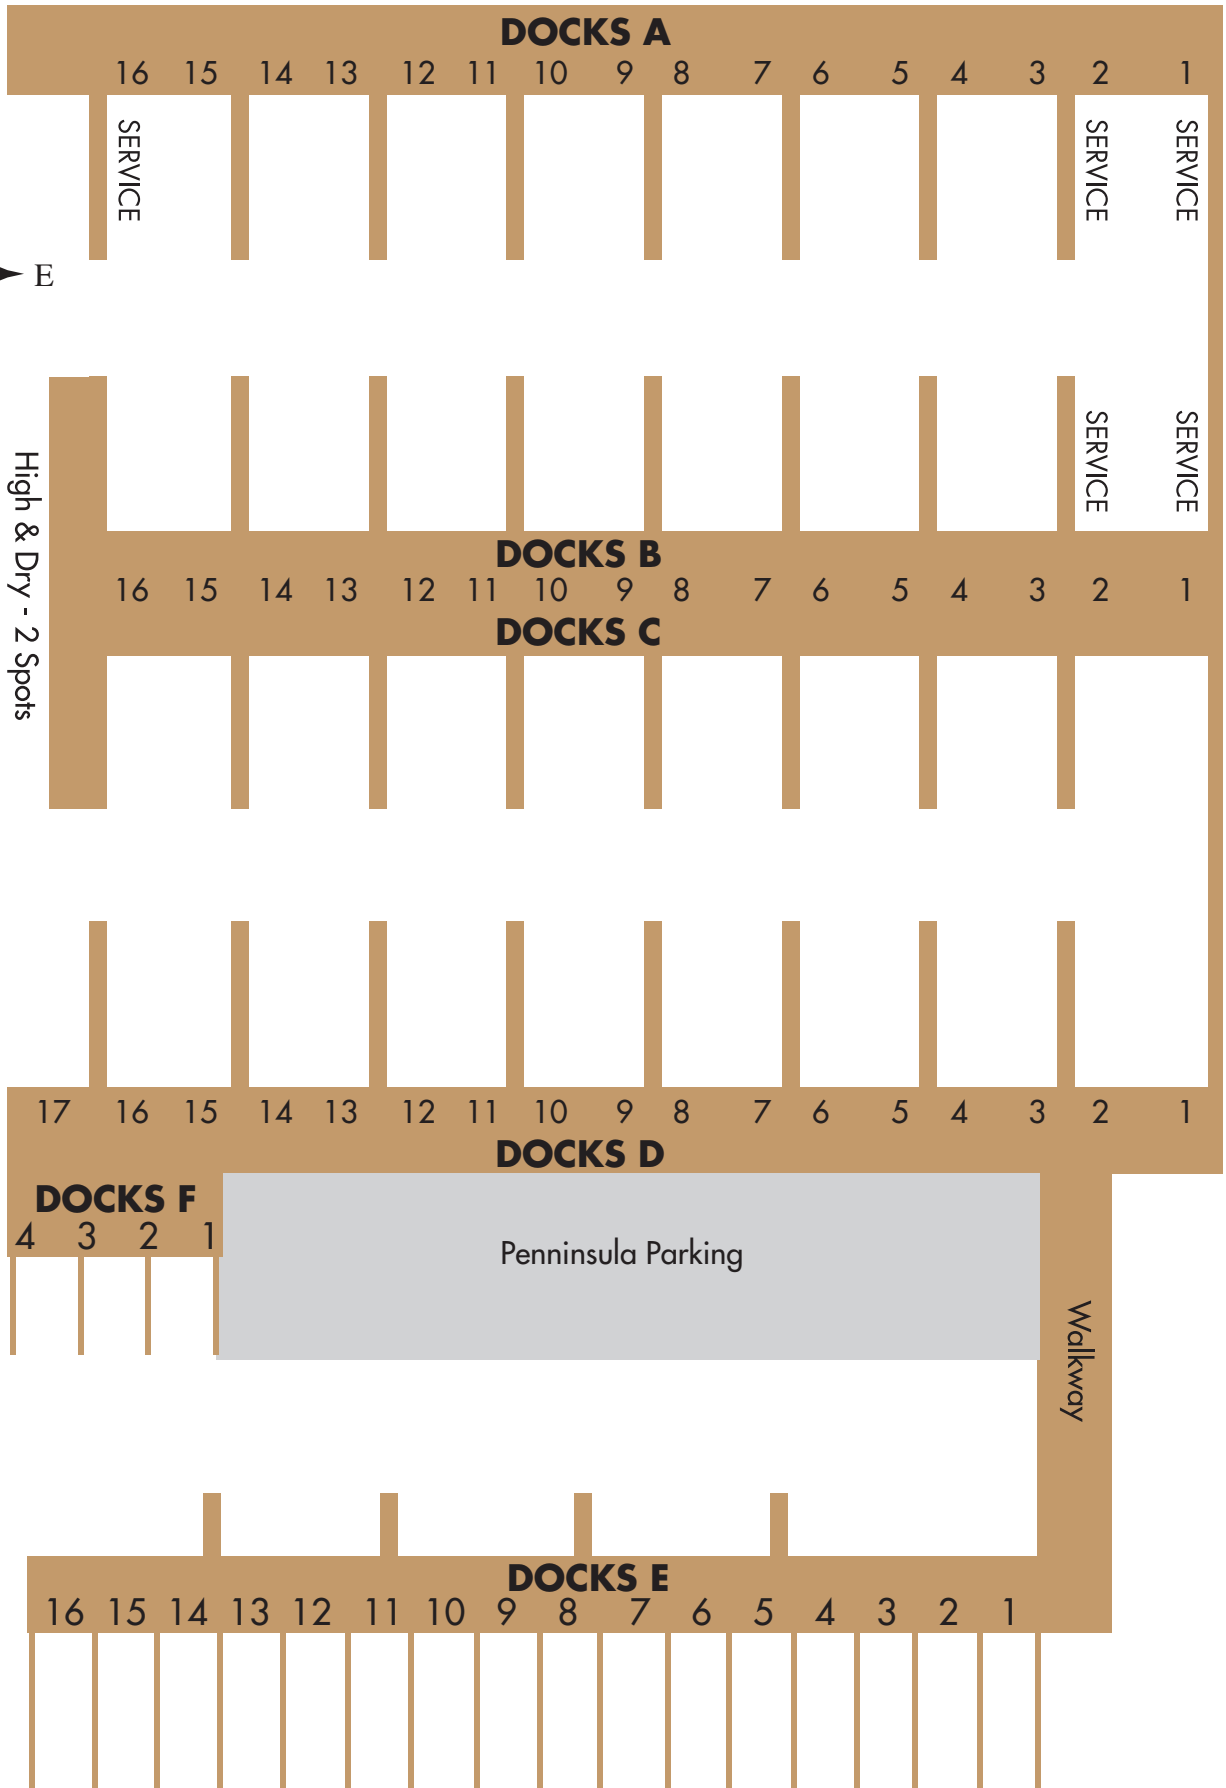

# Main Road - Route 25

Traveling  
& Fork Lifts

High & Dry - 2 Spots

Walkway

Walkway

Penninsula Parking